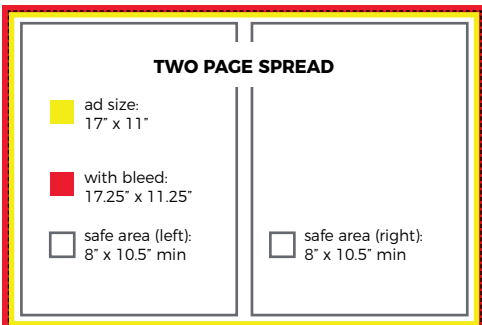

Half Page (horizontal)

Ad size: 8.5" x 5.5"

Include additional .125" bleed on all sides (required); 8.75" x 5.75"

Half Page (vertical)

Ad size: 4.25" x 11"

Include additional .125" bleed on all sides (required); 4.5" x 11.25"

Full Page

Ad size: 8.5" x 11"

Include additional .125" bleed on all sides (required); 8.75" x 11.25"

Keep it safe! Keep text and graphics not intended to bleed a minimum of .25" from the trim to allow for variances in printing.

Two-Page Spread

ad size: 17" x 11"

Include additional .125" bleed on all sides (required); 17.25" x 11.25"

Respect the gutter! DO NOT run text or graphics that requires tight registration across the center of the spread.