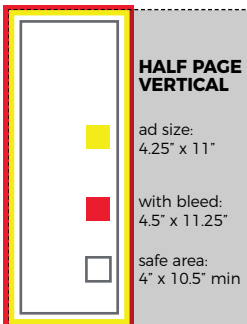

PDF files preferred – PDF/X-1a or PDF/X-4

- Image Resolution: 300 ppi at 100% of reproduction size
- CMYK inks only. **No spot colors!** All spot, lab or RGB colors will be converted to CMYK and we cannot guarantee color match.
- All ad sizes require an additional .125" bleed on all sides.
- *Keep it safe!* Keep text and graphics not intended to bleed a minimum of .25" from the trim (safe area) to allow for variances in printing.

Half Page (horizontal)

Ad size: 8.5" x 5.5"

Include additional .125" bleed on all sides (required); 8.75" x 5.75"

Half Page (vertical)

Ad size: 4.25" x 11"

Include additional .125" bleed on all sides (required); 4.5" x 11.25"

Full Page

Ad size: 8.5" x 11"

Include additional .125" bleed on all sides (required); 8.75" x 11.25"

Keep it safe! Keep text and graphics not intended to bleed a minimum of .25" from the trim to allow for variances in printing.

Two-Page Spread

ad size: 17" x 11"

Include additional .125" bleed on all sides (required); 17.25" x 11.25"

Respect the gutter! DO NOT run text or graphics that requires tight registration across the center of the spread.