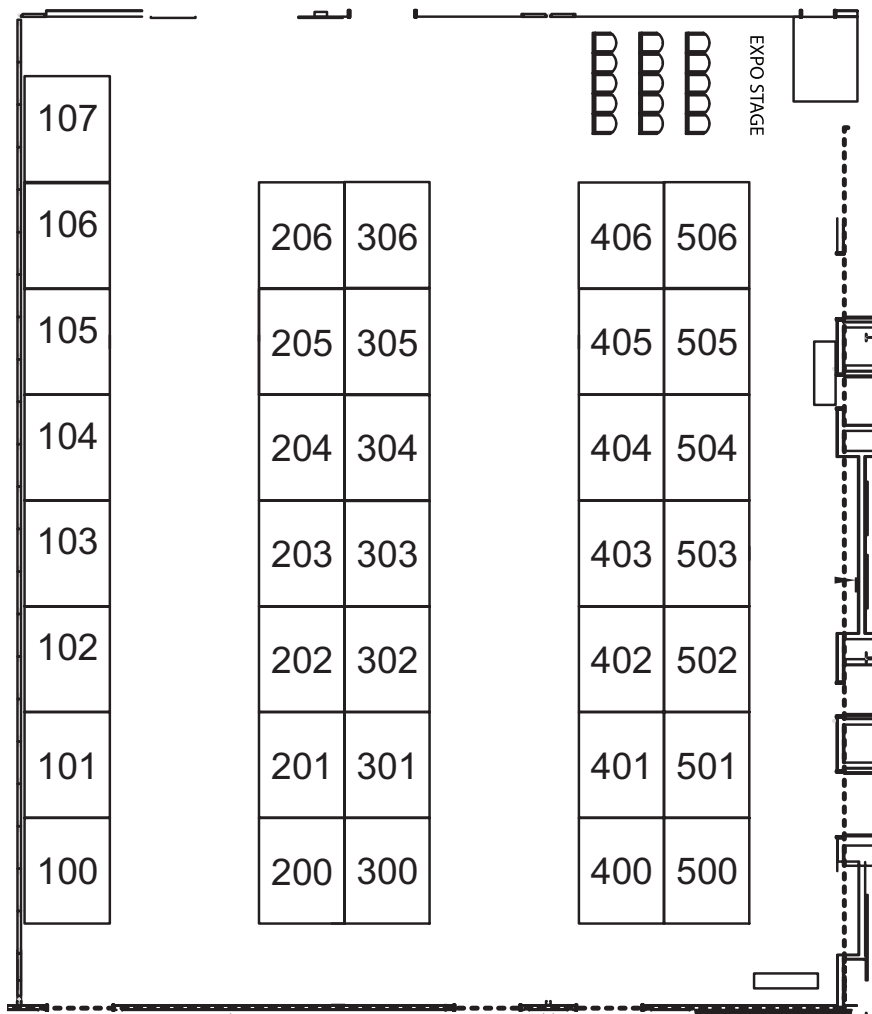

EXPO FLOOR MAP

DIRECTORY

105	Alert Logic	500	FireEye	203	Newberry Group	505	Target
306	AT&T	502	Guidance Software	405	NorSec Foundation	400	Technological Leadership Institute University of MN
104	Bitsight Tech	300	IBM	304	Nucleon		
107	B-Sides MSP	204	ISACA MN Chapter	102	OPTIV	201	ThreatQuotient, Inc
202	Carbon Black	100	ISSA MN Chapter	206	RSA	504	TrapX
103	CenturyLink	200	LogRhythm	402	SailPoint	106	U.S. Small Business Administration
205	Digital Defense, Inc.	303	Metropolitan State University	101	Sila Solutions	406	Vormetric
301	Emergent Networks	503	Mitchell Hamline School of Law	401	Symantec	302	Wipfli
203	Fidelis	305	MN.IT Services	506	Tanium		